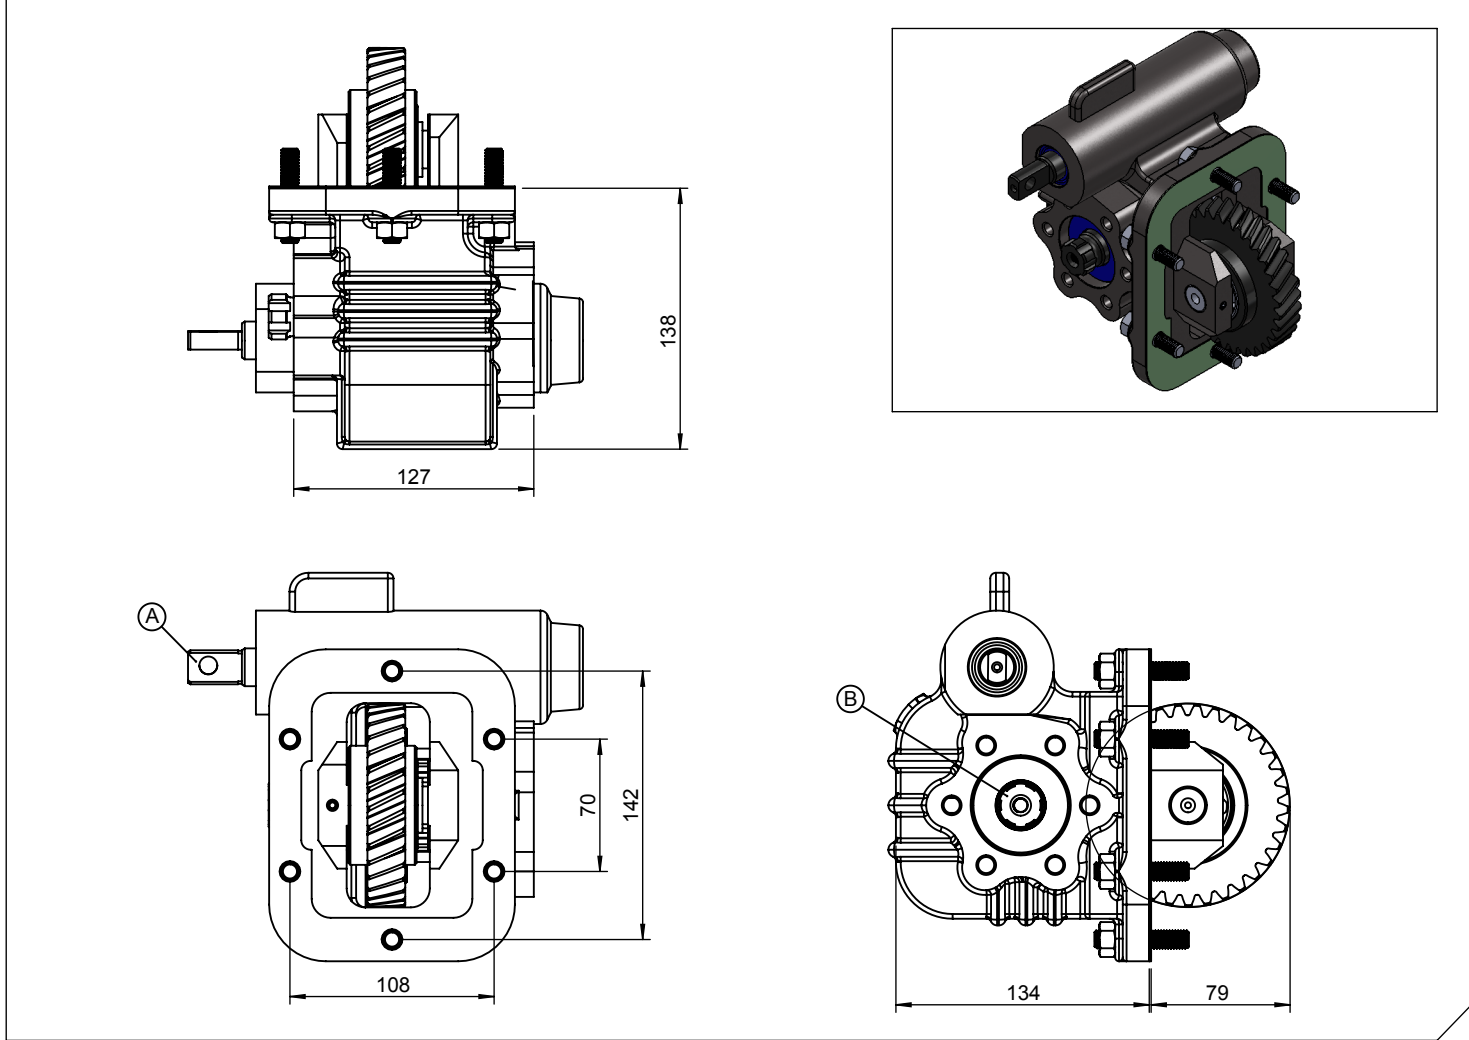

Vehicle Type	NISSAN NU&YU 41
Gearbox Type	MES 50B / MES 50 D

Product Code	NSN.06.MES50B.KF
Revision No- Date	01 / 06.09.2017

Products Views

Component Details

A : PTO Output (Standard DIN 5463 6X21X25 UNI 3 Bolt)
 Direct mounting ISO 4 bolt mtg. adapter
 Drive flange
 B : Mechanic Control

Technical Details

Power	Maximum Torque		Input/Output	Mounting Side	Control Type
	kW	Nm			
23,6	225	22	1/1.37	Left	Mechanic
				Weight	Sense of Rotation
				13 kg	Opposite of Input